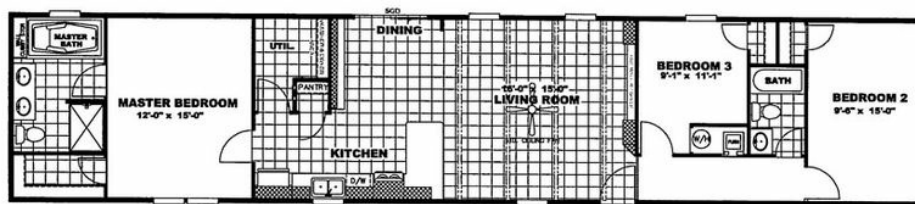

Clayton Anniversary

Clayton Anniversary Model number: 31ANN16763AH18

3 beds • 2 baths • 1216 sq.ft. • 16' width • 76' depth

Our home building facilities invest in continuous product and process improvements. Plans, dimensions, features, materials, specifications and availability are subject to change without notice or obligation. Renderings and floor plans are representative likenesses of our homes and may differ from the actual homes. We invite you to tour a Home Center near you and inspect the highest value in quality housing available or call (575) 885-6146 to speak with a Home Consultant. Copyright 2017, CMH. All rights reserved.