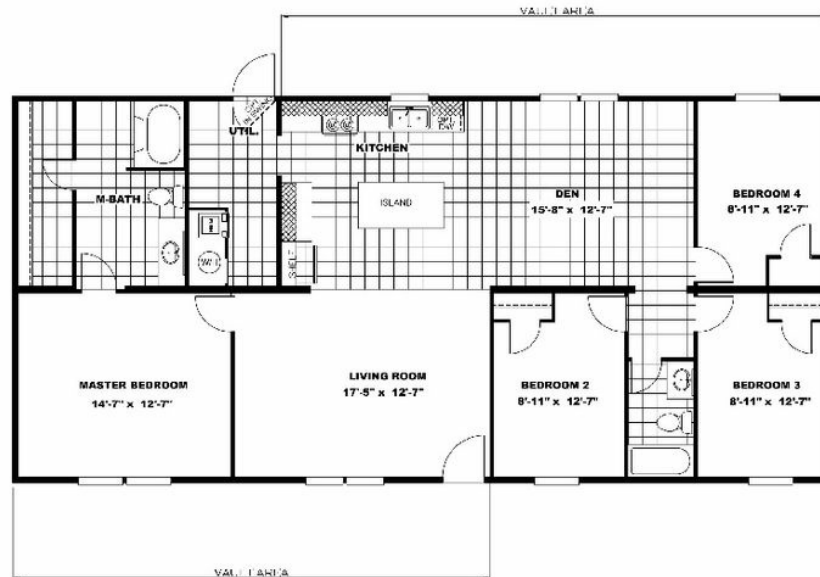

**MARVEL** Model number: 98TRU28564AH18

**4 beds • 2 baths • 1568 sq.ft. • 28' width • 56' depth**

Our home building facilities invest in continuous product and process improvements. Plans, dimensions, features, materials, specifications and availability are subject to change without notice or obligation. Renderings and floor plans are representative likenesses of our homes and may differ from the actual homes. We invite you to tour a Home Center near you and inspect the highest value in quality housing available or call (575) 885-6146 to speak with a Home Consultant. Copyright 2017, CMH. All rights reserved.

(575) 885-6146

**MARVEL** Model number: 98TRU28564AH18

**4 beds • 2 baths • 1568 sq.ft. • 28' width • 56' depth**

Our home building facilities invest in continuous product and process improvements. Plans, dimensions, features, materials, specifications and availability are subject to change without notice or obligation. Renderings and floor plans are representative likenesses of our homes and may differ from the actual homes. We invite you to tour a Home Center near you and inspect the highest value in quality housing available or call (575) 885-6146 to speak with a Home Consultant. Copyright 2017, CMH. All rights reserved.