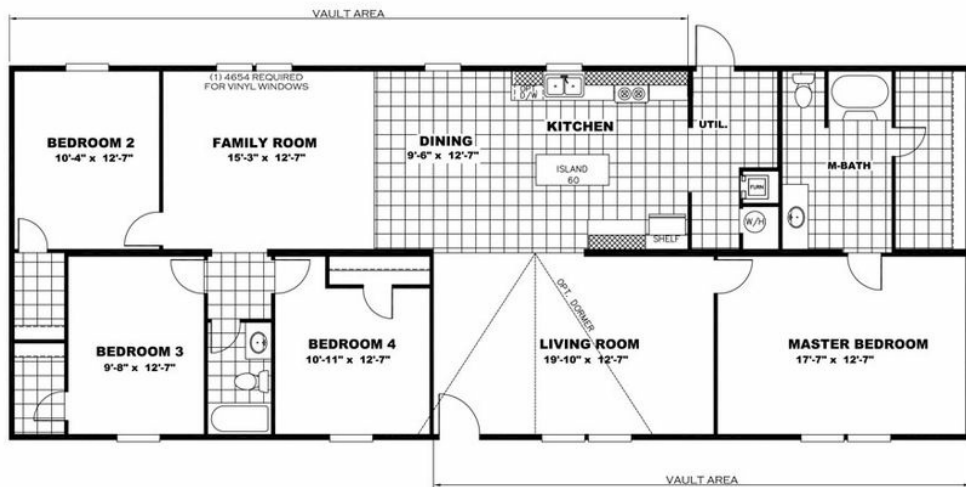

**PRIDE** Model number: 98TRU28684RH18

**4 beds • 2 baths • 1904 sq.ft. • 28' width • 68' depth**

Our home building facilities invest in continuous product and process improvements. Plans, dimensions, features, materials, specifications and availability are subject to change without notice or obligation. Renderings and floor plans are representative likenesses of our homes and may differ from the actual homes. We invite you to tour a Home Center near you and inspect the highest value in quality housing available or call (575) 885-6146 to speak with a Home Consultant. Copyright 2017, CMH. All rights reserved.

(575) 885-6146

**PRIDE** Model number: 98TRU28684RH18

**4 beds • 2 baths • 1904 sq.ft. • 28' width • 68' depth**

Our home building facilities invest in continuous product and process improvements. Plans, dimensions, features, materials, specifications and availability are subject to change without notice or obligation. Renderings and floor plans are representative likenesses of our homes and may differ from the actual homes. We invite you to tour a Home Center near you and inspect the highest value in quality housing available or call (575) 885-6146 to speak with a Home Consultant. Copyright 2017, CMH. All rights reserved.