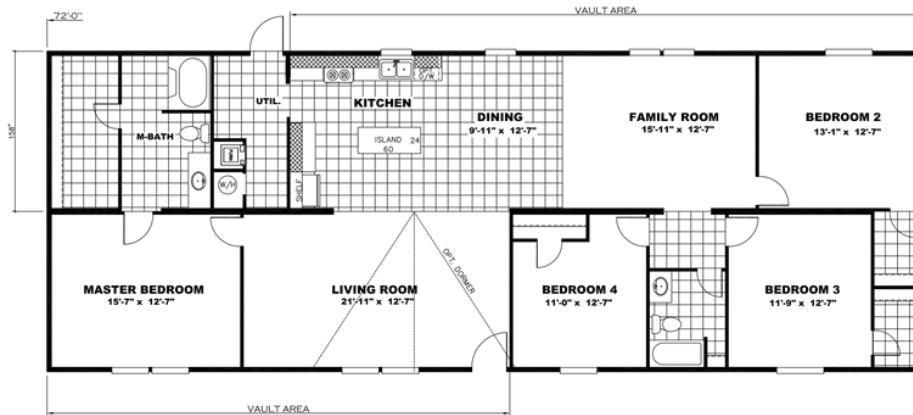

WONDER Model number: 98TRU28724RH18

4 beds • 2 baths • 2016 sq.ft. • 28' width • 72' depth

Our home building facilities invest in continuous product and process improvements. Plans, dimensions, features, materials, specifications and availability are subject to change without notice or obligation. Renderings and floor plans are representative likenesses of our homes and may differ from the actual homes. We invite you to tour a Home Center near you and inspect the highest value in quality housing available or call (575) 885-6146 to speak with a Home Consultant. Copyright 2017, CMH. All rights reserved.