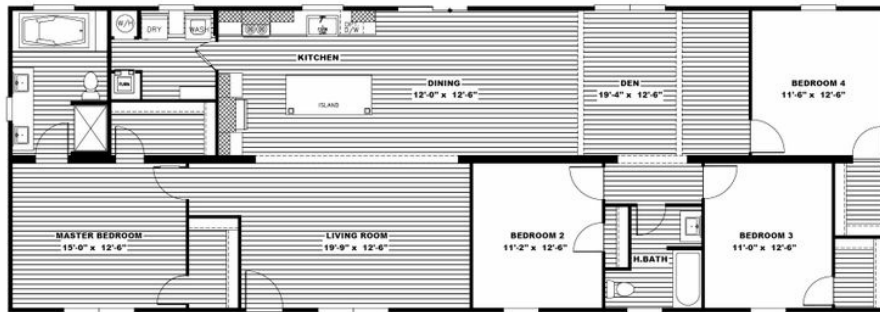

FARMHOUSE 4

FARMHOUSE 4 Model number: 52FRM28764CH19

4 beds • 2 baths • 2128 sq.ft. • 28' width • 76' depth

Our home building facilities invest in continuous product and process improvements. Plans, dimensions, features, materials, specifications and availability are subject to change without notice or obligation. Renderings and floor plans are representative likenesses of our homes and may differ from the actual homes. We invite you to tour a Home Center near you and inspect the highest value in quality housing available or call (575) 885-6146 to speak with a Home Consultant. Copyright 2017, CMH. All rights reserved.